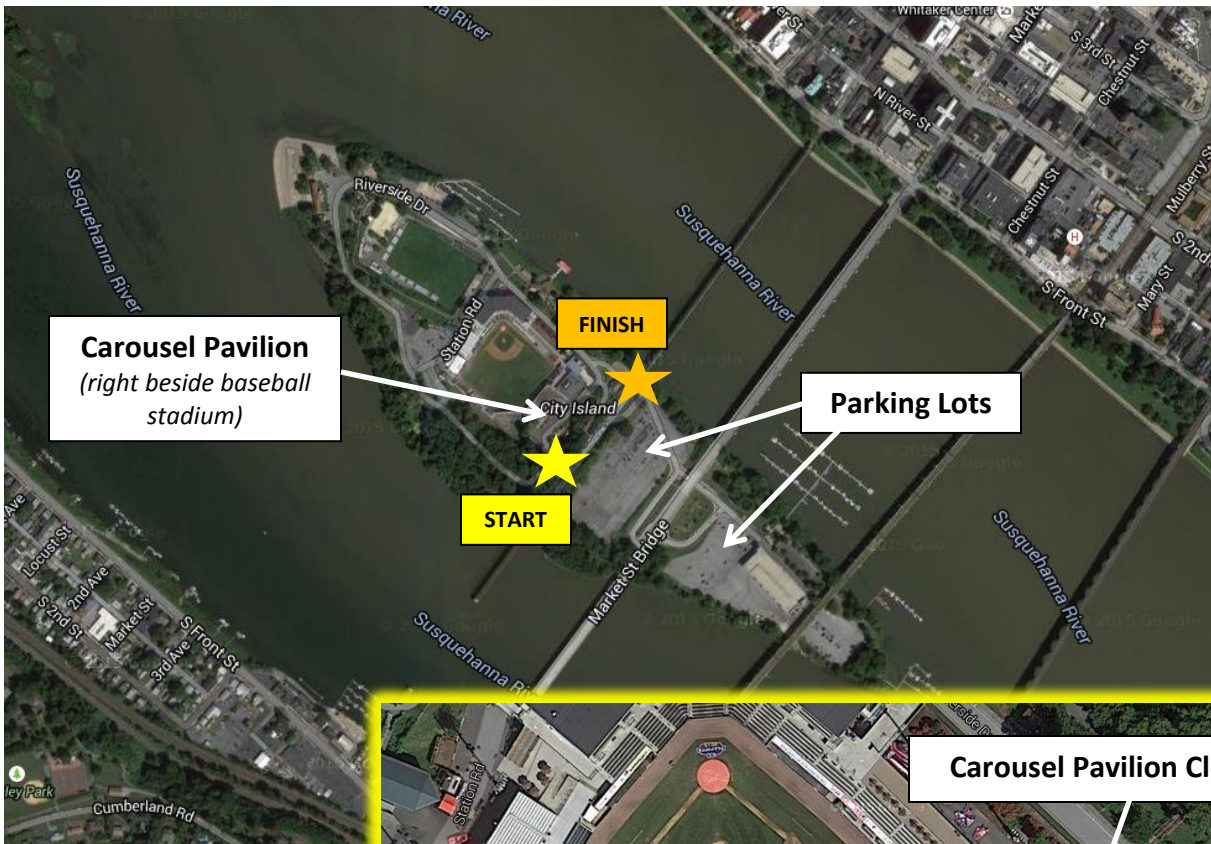

HARRISBURG
HALF 13.1

HARRISBURG AREA YMCA RACE SERIES

Parking and Packet Pick-up on City Island

All packed pick-up will be at the Carousel Pavilion on City Island

Saturday, June 27 – 11am-2pm
Sunday, June 28 – 6:30-7:30am