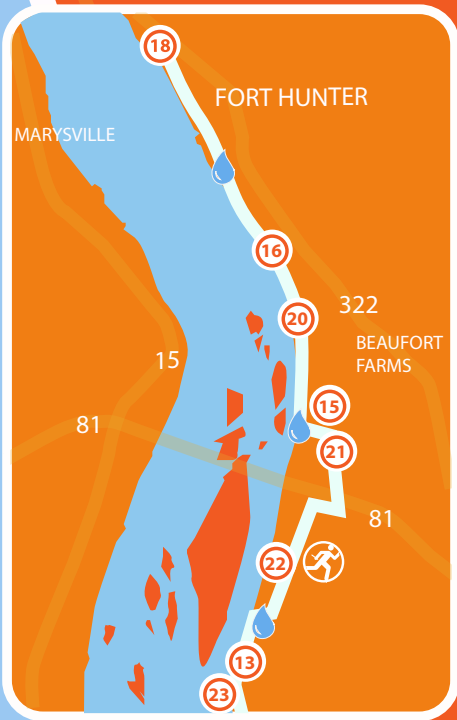

Aspire. HARRISBURG MARATHON 26.2

HARRISBURG AREA YMCA RACE SERIES

KEY

AID STATIONS

MILE MARKERS

RELAY POINTS

COURSE ELEVATION